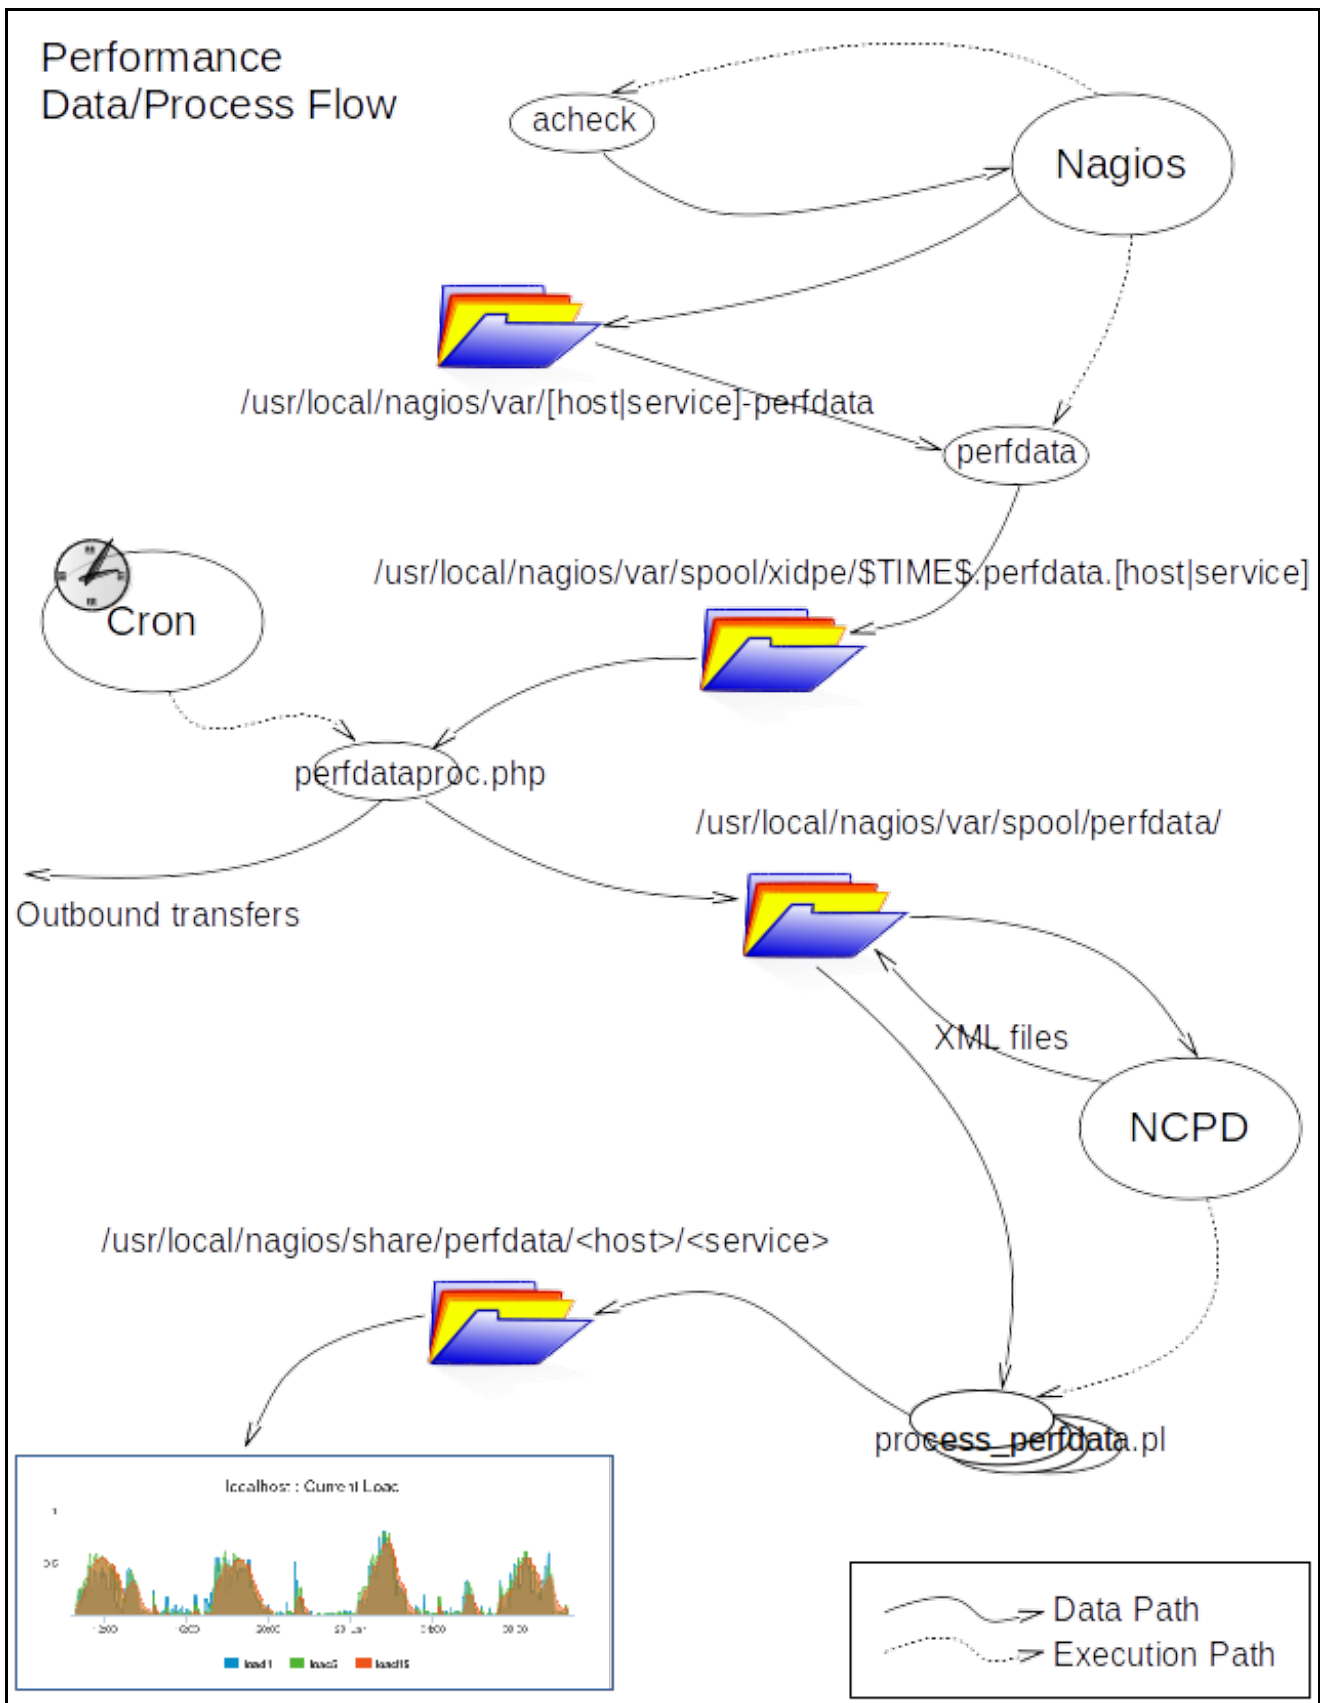

Nagios XI - Performance Data Architecture

Article Number: 41 | Rating: Unrated | Last Updated: Fri, Jun 5, 2020 at 11:35 AM

Performance Data Architecture

The following diagram is the data/process flow of the performance data within Nagios XI.

Additional Information

Please see the [Nagios XI Under The Hood](#) presentation from the 2015 Nagios World Conference for more details.

A Nagios XI Component that allows you to manage rrd/xml data files in Nagios XI (**NOTE:** The last update to this Exchange component occurred on 5/5/2016 - compatibility with newer versions of Nagios XI cannot be guaranteed.)